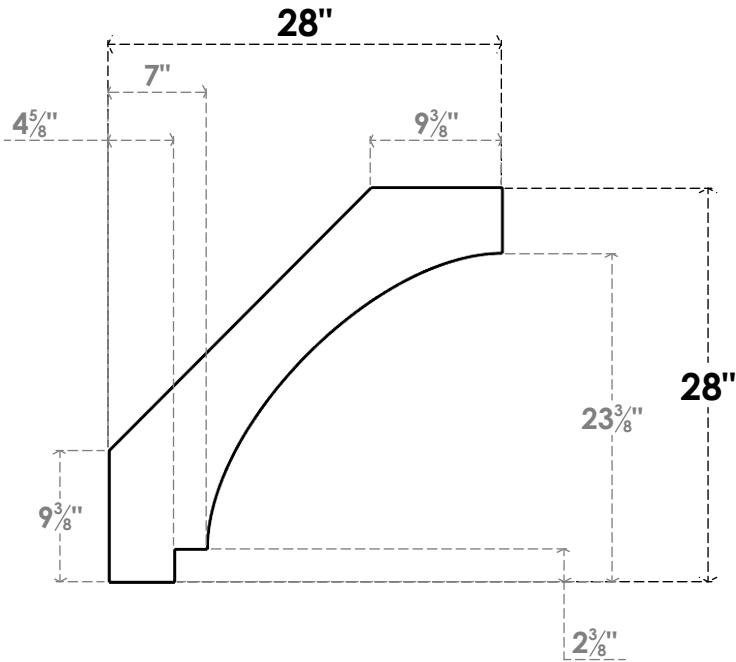

ITEM NUMBER: BRCPC035X28000X28000IMP

3 1/2"W X 28"D X 28"H IMPERIAL ARCHITECTURAL GRADE PVC CLOSED KNEE BRACE

SIDE PROFILE

FRONT PROFILE

ISOMETRIC

EKENA MILLWORK
 2300 WEST MAIN ST.
 CLARKSVILLE, TX 75426
 TOLL FREE: 866-607-0453
 WWW.EKENAMILLWORK.COM