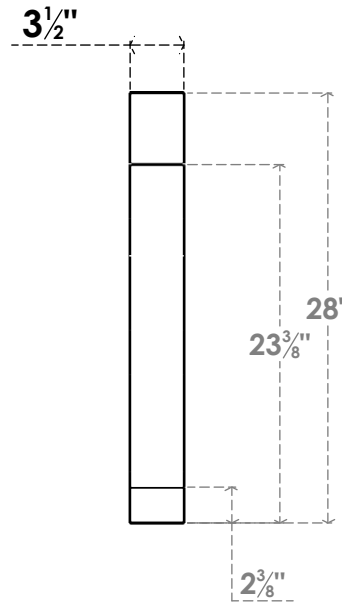

ITEM NUMBER: BRCPC035X28000X28000IMP

3 1/2"W X 28"D X 28"H IMPERIAL ARCHITECTURAL GRADE PVC CLOSED KNEE BRACE

SIDE PROFILE

FRONT PROFILE

ISOMETRIC

EKENA MILLWORK
 2300 WEST MAIN ST.
 CLARKSVILLE, TX 75426
 TOLL FREE: 866-607-0453
 WWW.EKENAMILLWORK.COM

NOTES

1. INSTALLATION TO BE COMPLETED IN ACCORDANCE WITH MANUFACTURER'S SPECIFICATIONS.
2. DRAWING MAY NOT BE TO SCALE
3. THIS DRAWING IS INTENDED FOR DESIGN AND PLANNING PURPOSES ONLY.
4. ALL INFORMATION CONTAINED HEREIN WAS CURRENT AT THE TIME OF DEVELOPMENT BUT MUST BE REVIEWED AND APPROVED BY THE PRODUCT MANUFACTURER TO BE CONSIDERED ACCURATE.
5. ARCHITECTURAL GRADE PVC PRODUCTS ARE MADE FROM EXPANDED CELLULAR PVC AND COME NATURALLY WHITE BUT MAY BE PAINTED